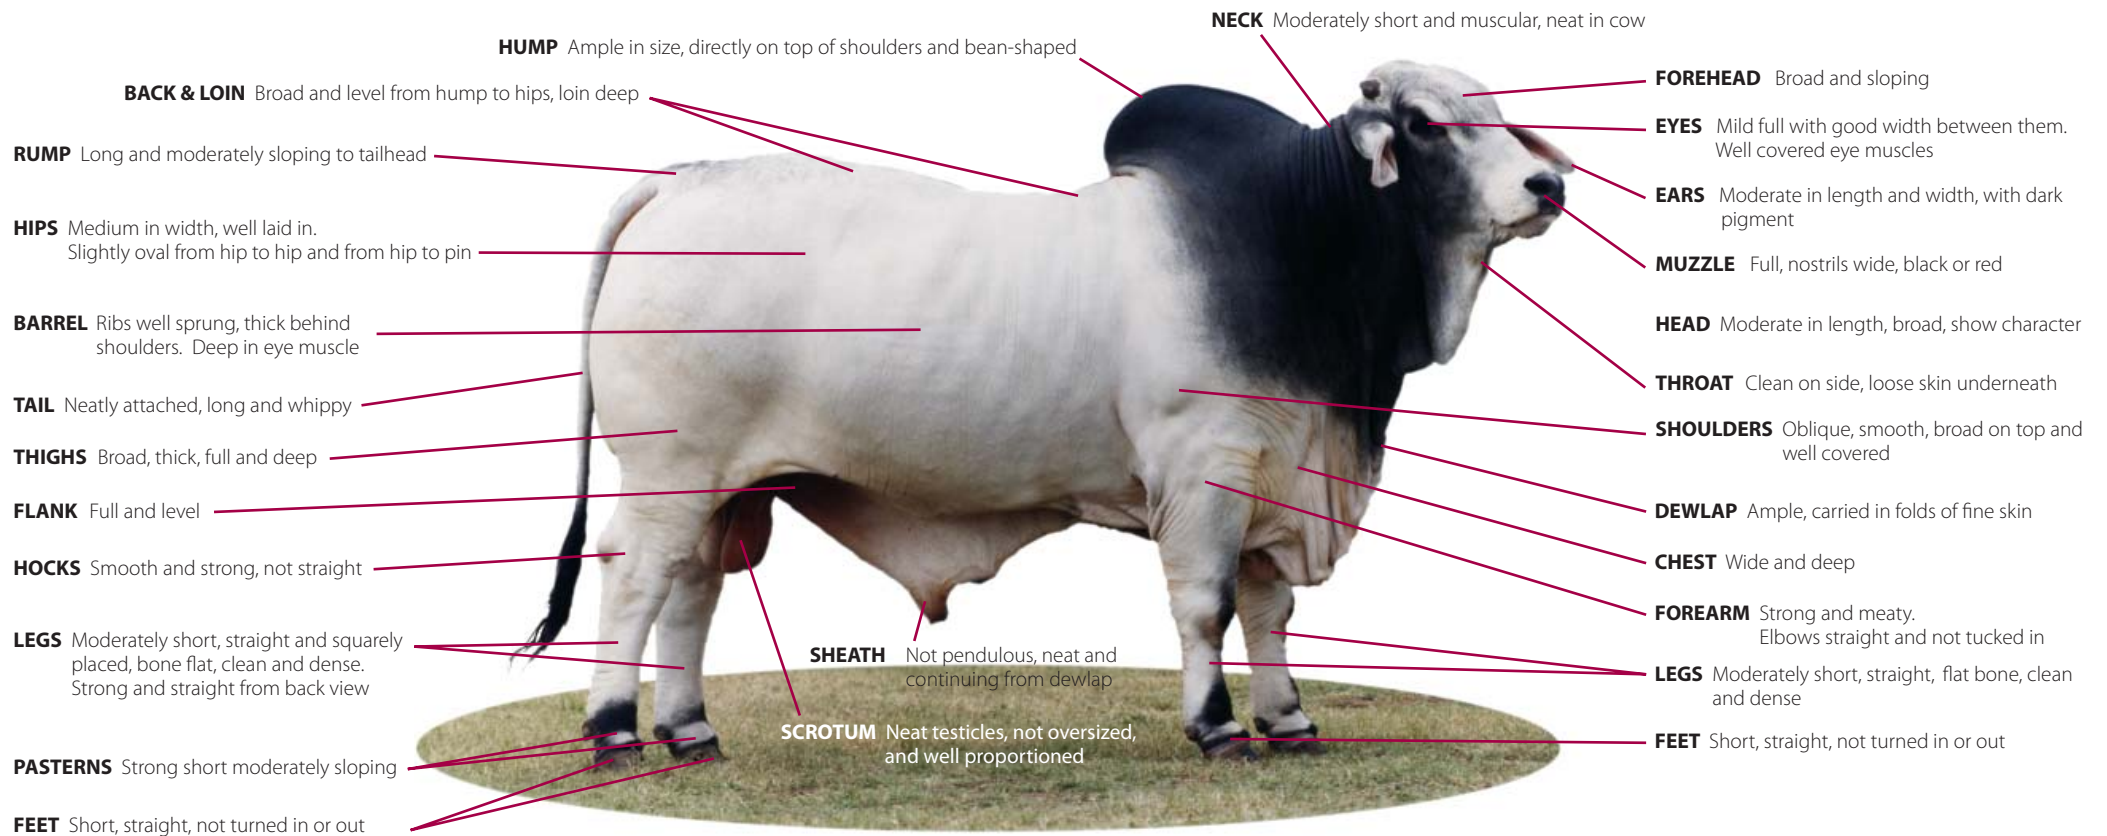

STANDARD OF EXCELLENCE FOR BRAHMAN CATTLE

HEAD Must show character • **WALK** Free and straight

BALANCE Well proportioned throughout and stand square

DISPOSITION Alert and docile